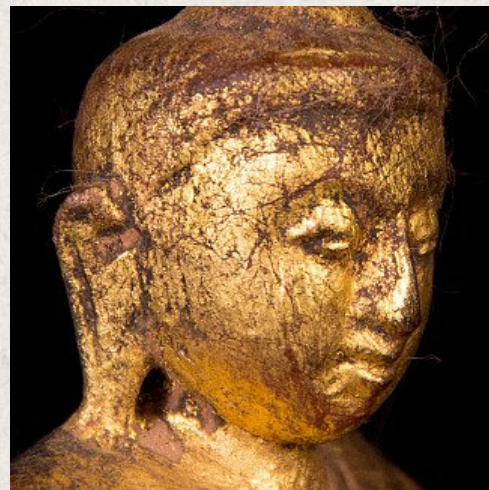

[See on website](#)