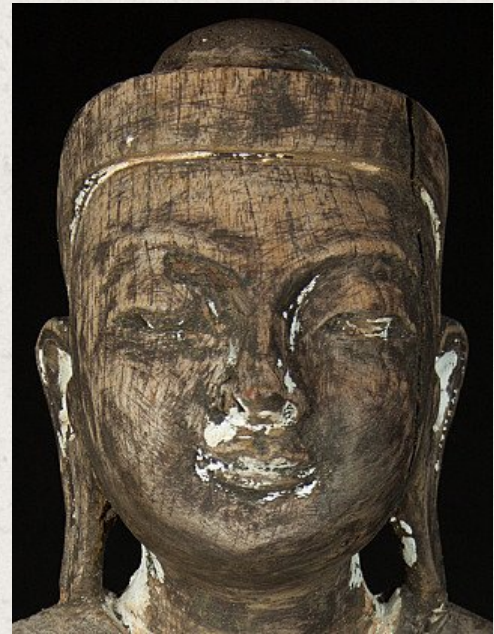

Old standing Buddha statue

- Material : wood
- 90,5 cm high
- 38,5 cm wide and 18 cm deep
- Mandalay style
- Middle 20th century
- Originating from Burma
- Nr: 1052-40

Rielerweg 71-73
7416 ZB Deventer
The Netherlands
www.originalbuddhas.com
info@originalbuddhas.com
+31-6-22192241