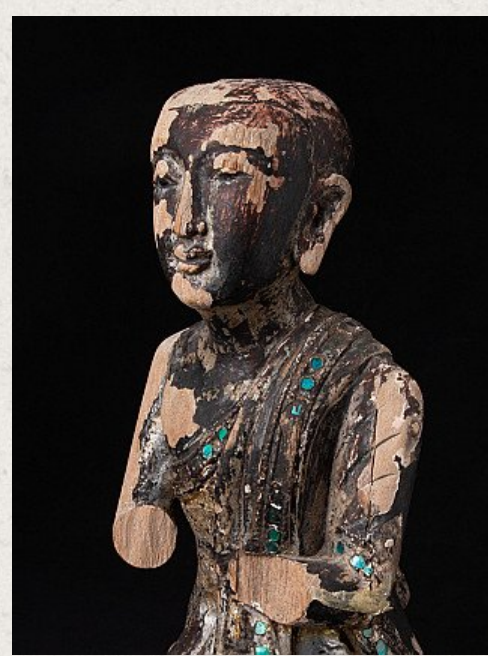

Old Burmese Monk statue

- Material : wood
- 31,1 cm high
- 24,7 cm wide and 27 cm deep
- Mandalay style
- Middle 20th century
- Originating from Burma
- Nr: 1058-1

[See on website](#)