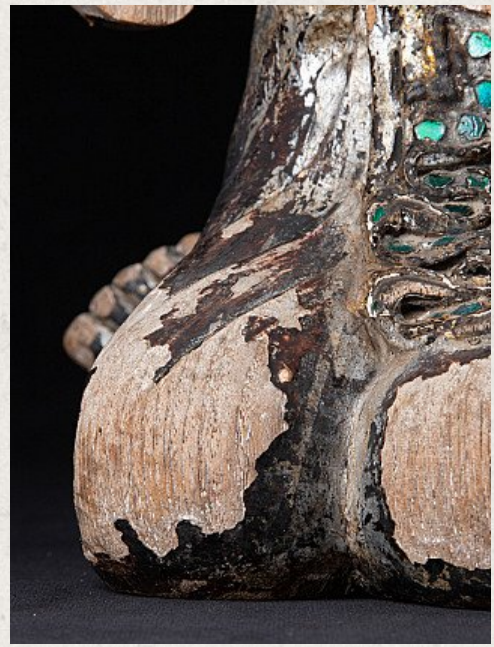

Old Burmese Monk statue

- Material : wood
- 31,1 cm high
- 24,7 cm wide and 27 cm deep
- Mandalay style
- Middle 20th century
- Originating from Burma
- Nr: 1058-1

[See on website](#)