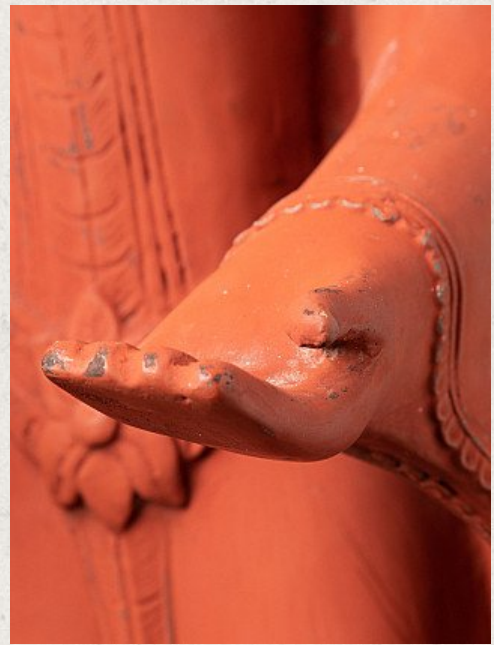

Old standing Buddha

- Material : lacquerware
- 102 cm high
- 28,5 cm wide and 24,8 cm deep
- Abhaya mudra
- Middle 20th century
- Weight: 4,3 kgs
- Originating from Burma
- Nr: 1098-1

[See on website](#)