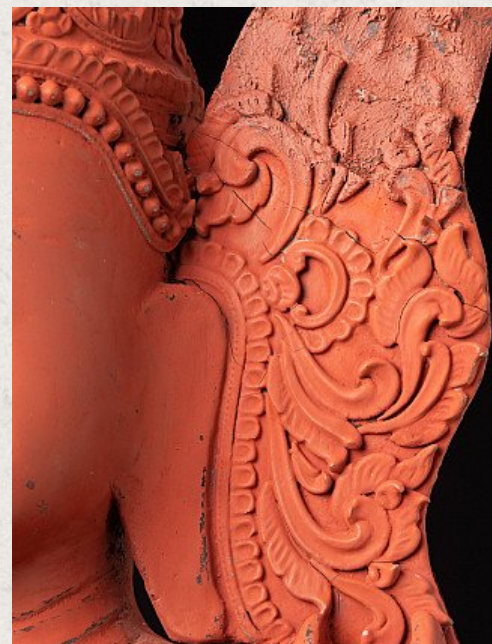

Old standing Buddha

- Material : lacquerware
- 102 cm high
- 28,5 cm wide and 24,8 cm deep
- Abhaya mudra
- Middle 20th century
- Weight: 4,3 kgs
- Originating from Burma
- Nr: 1098-1

[See on website](#)