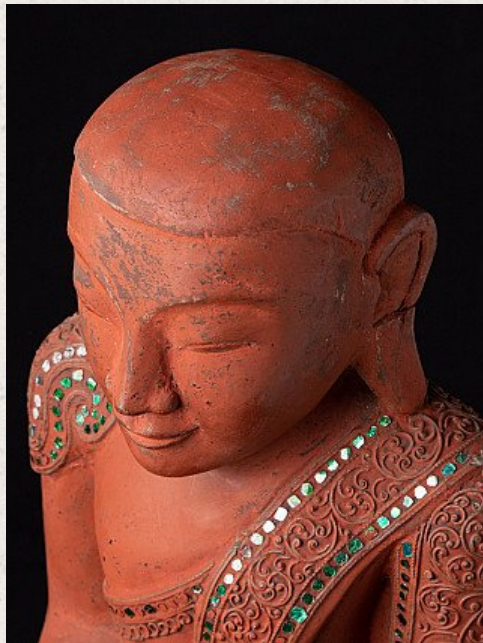

Old wooden monk statue

- Material : wood
- 91 cm high
- 23 cm wide and 21,5 cm deep
- Middle 20th century
- Originating from Burma
- Nr: 1102-19

Rielerweg 71-73
7416 ZB Deventer
The Netherlands
www.originalbuddhas.com
info@originalbuddhas.com
+31-6-22192241