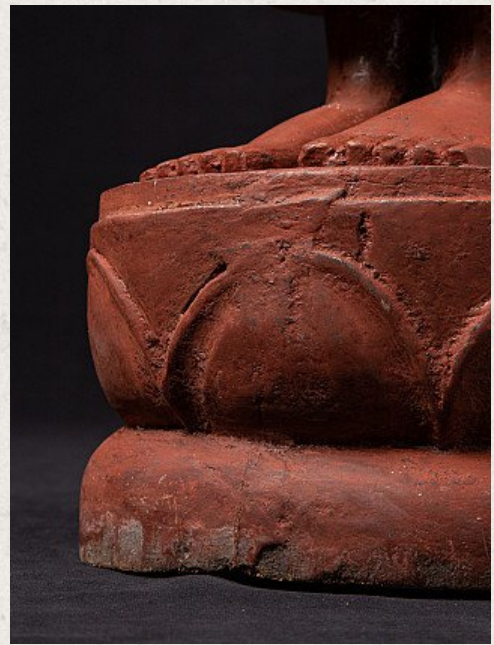

Old wooden monk statue

- Material : wood
- 91 cm high
- 23 cm wide and 21,5 cm deep
- Middle 20th century
- Originating from Burma
- Nr: 1102-19

Rielerweg 71-73
7416 ZB Deventer
The Netherlands
www.originalbuddhas.com
info@originalbuddhas.com
+31-6-22192241