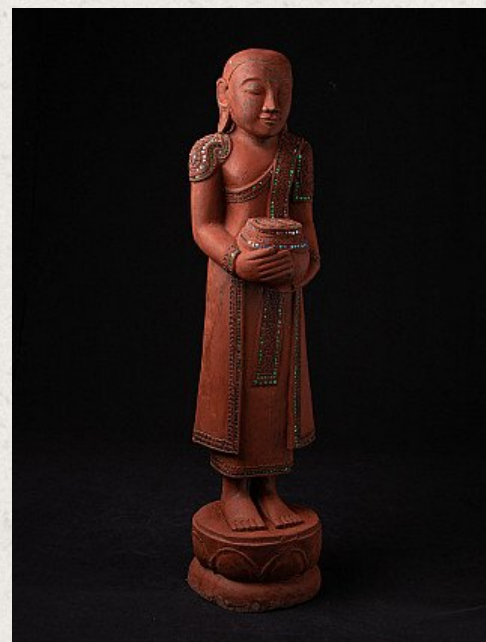

Old wooden monk statue

- Material : wood
- 91 cm high
- 23 cm wide and 21,5 cm deep
- Middle 20th century
- Originating from Burma
- Nr: 1102-19

Rielerweg 71-73
7416 ZB Deventer
The Netherlands
www.originalbuddhas.com
info@originalbuddhas.com
+31-6-22192241