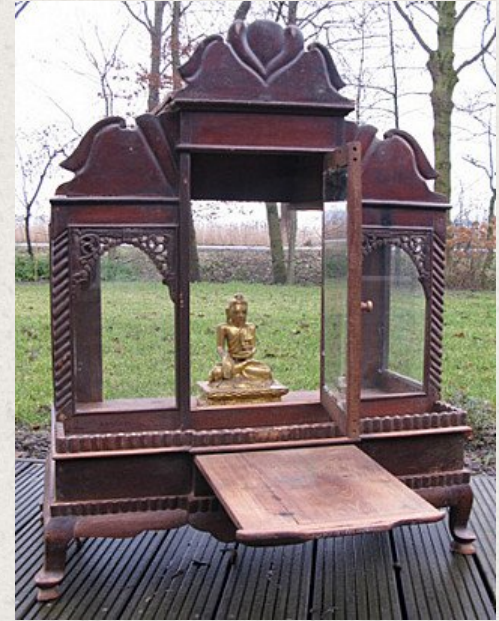

Antique temple

- Material : wood
- 100 cm high
- 81 cm wide
- 44 cm deep
- Originating from Burma
- Nr. 1108

Original Buddhas

Rielerweg 71-73

7416 ZB Deventer

The Netherlands

www.originalbuddhas.com

info@originalbuddhas.com

+31-6-22192241