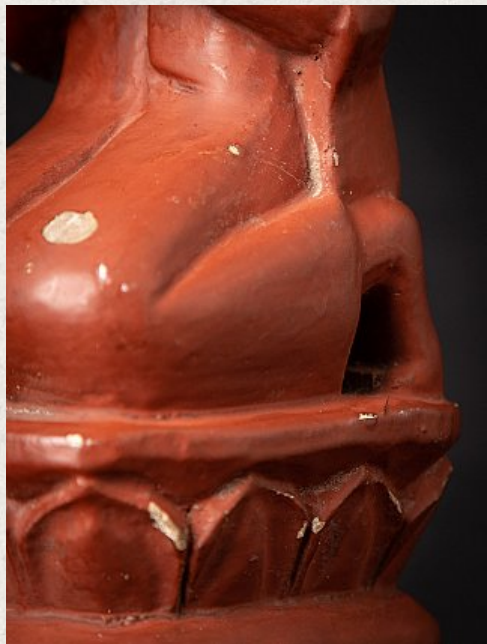

[See on website](#)