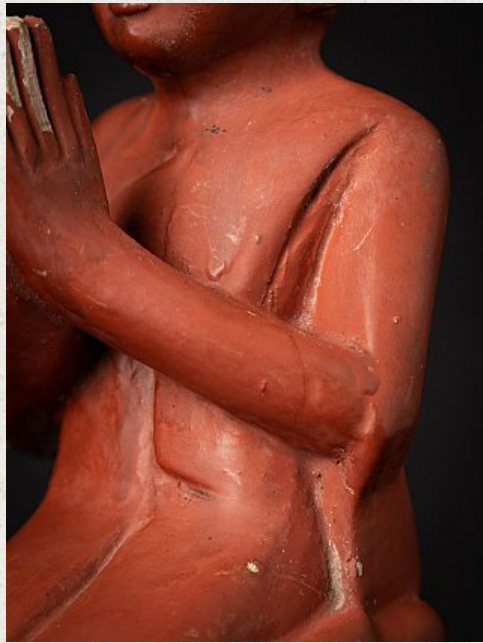

[See on website](#)