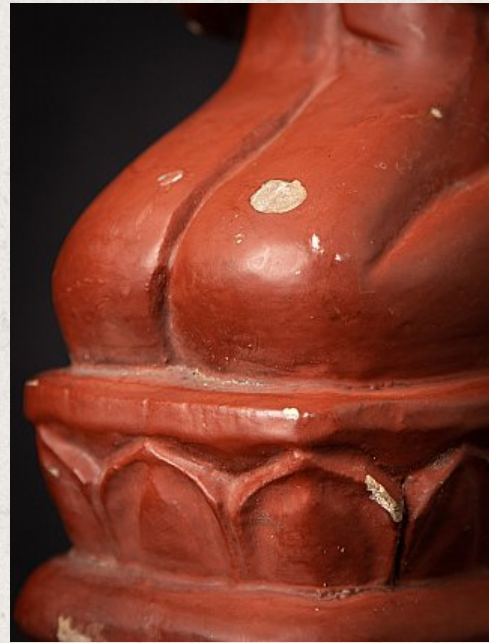

[See on website](#)