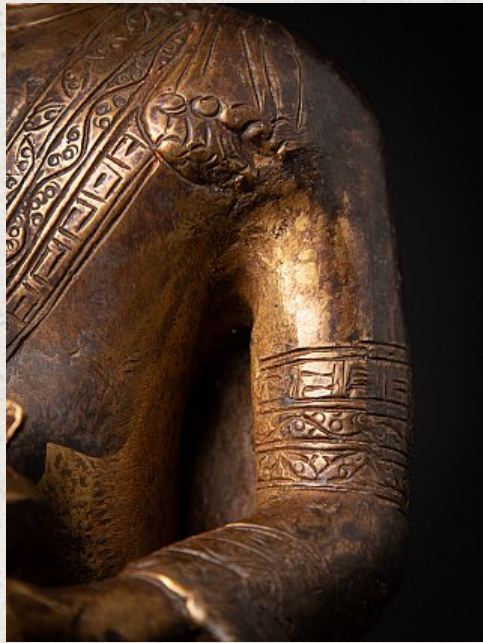

[See on website](#)