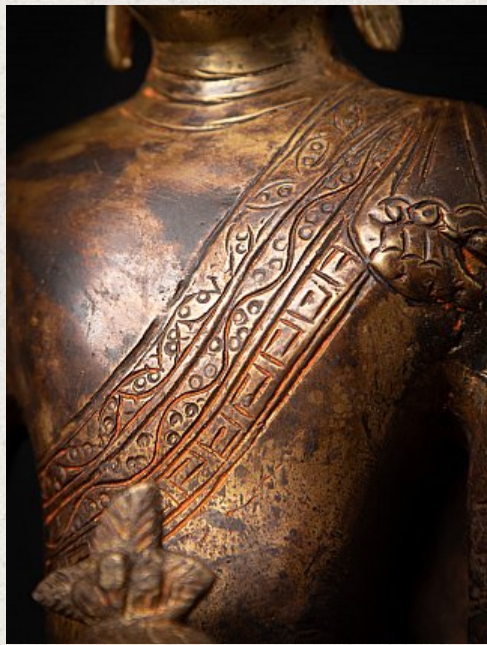

[See on website](#)