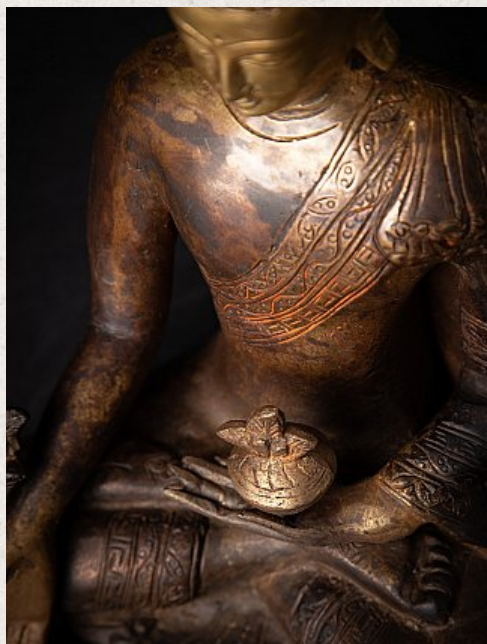

[See on website](#)