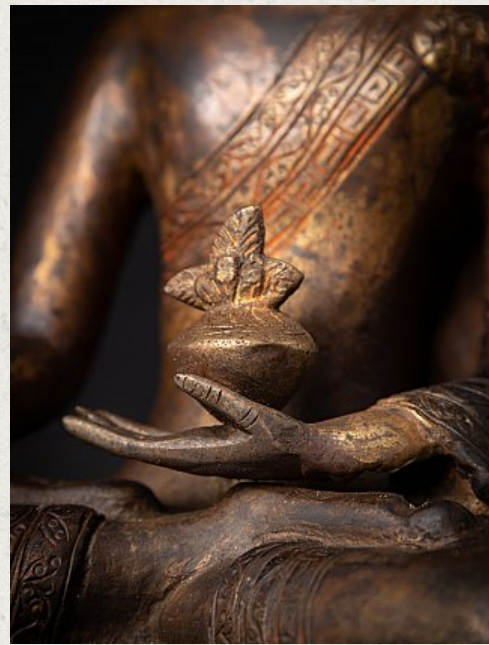

[See on website](#)