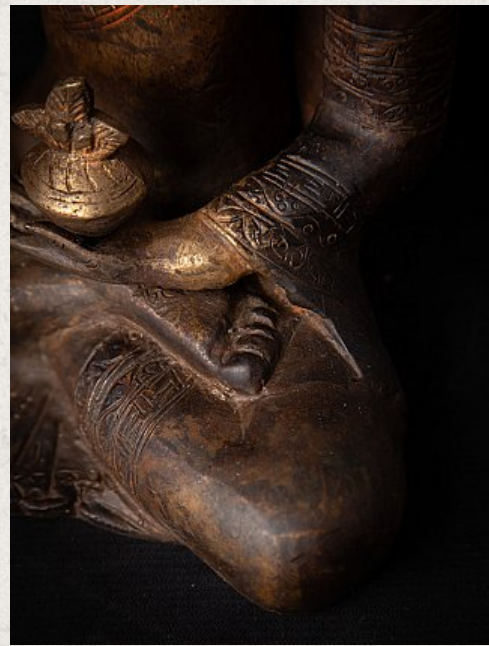

[See on website](#)