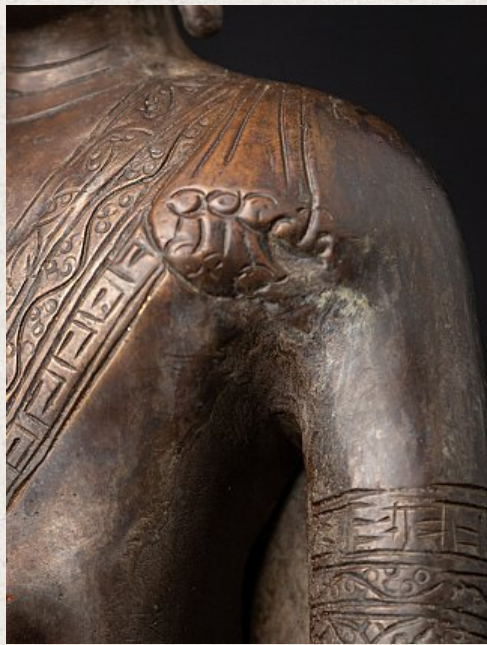

[See on website](#)