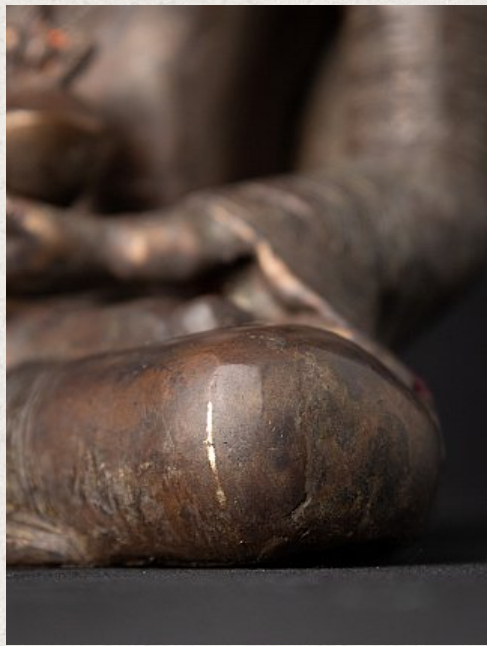

[See on website](#)