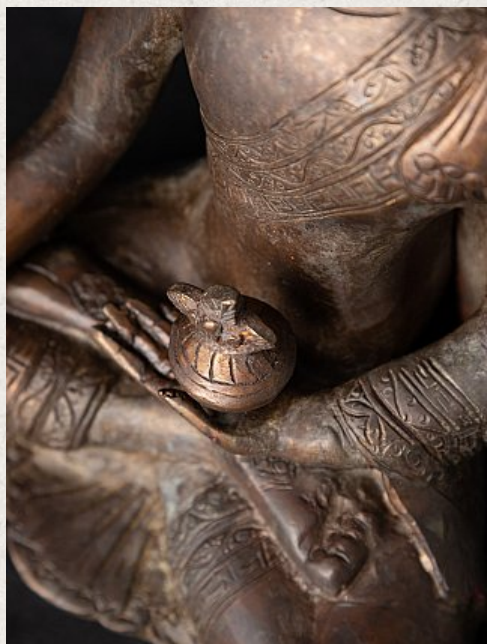

[See on website](#)