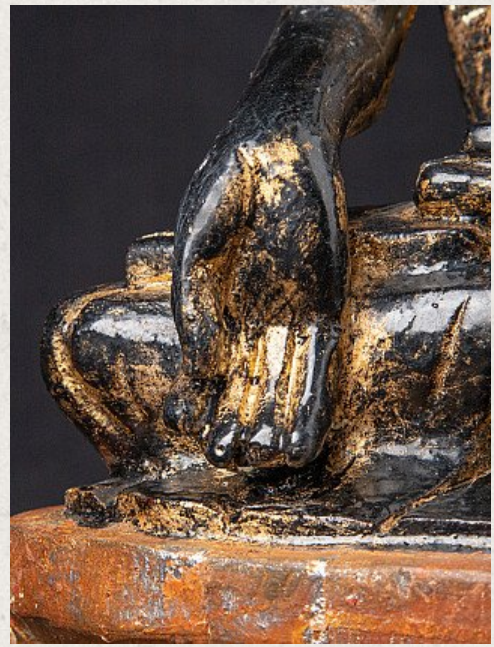

[See on website](#)