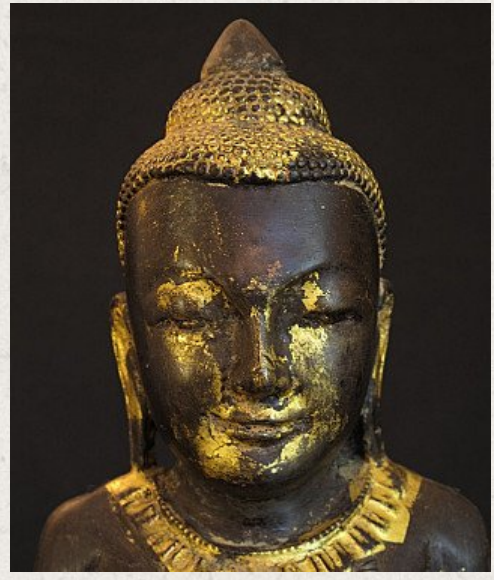

## Old Buddha statue

- Material : wood
- 63,5 cm high
- Partly goldplated with 24 krt. gold
- Originating from Burma
- Nr: 1603-21

[See on website](#)