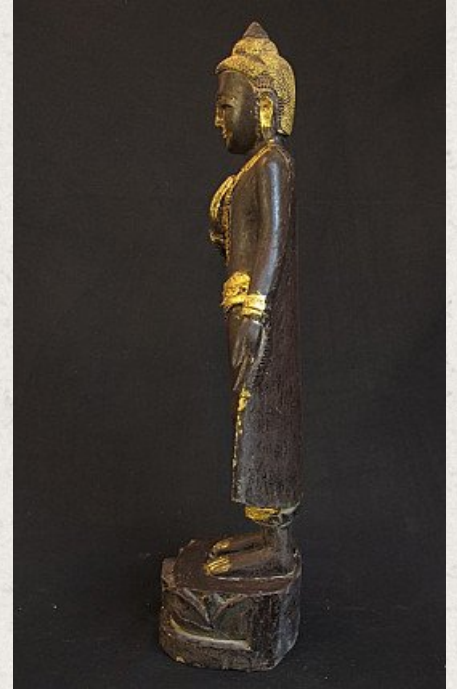

## Old Buddha statue

- Material : wood
- 63,5 cm high
- Partly goldplated with 24 krt. gold
- Originating from Burma
- Nr: 1603-21

[See on website](#)