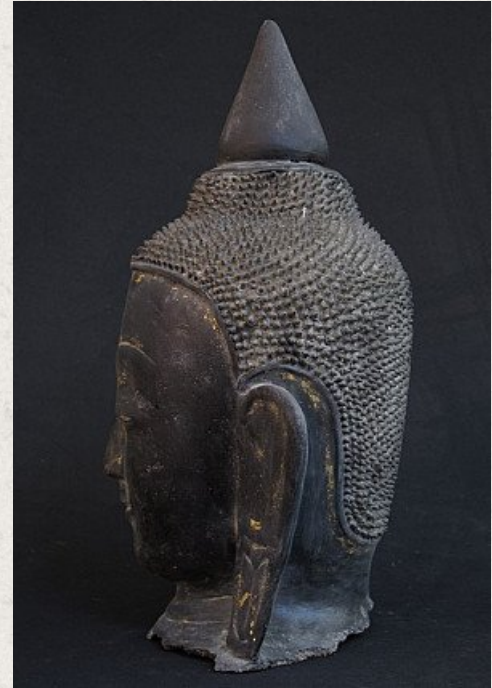

Burmese Buddha head

- Material : lacquerware
- 42 cm high
- Ava style
- Partly goldplated with 24 krt gold
- Originating from Burma
- Nr: 1782-9

Original Buddhas

Rielerweg 71-73

7416 ZB Deventer

The Netherlands

www.originalbuddhas.com

info@originalbuddhas.com

+31-6-22192241