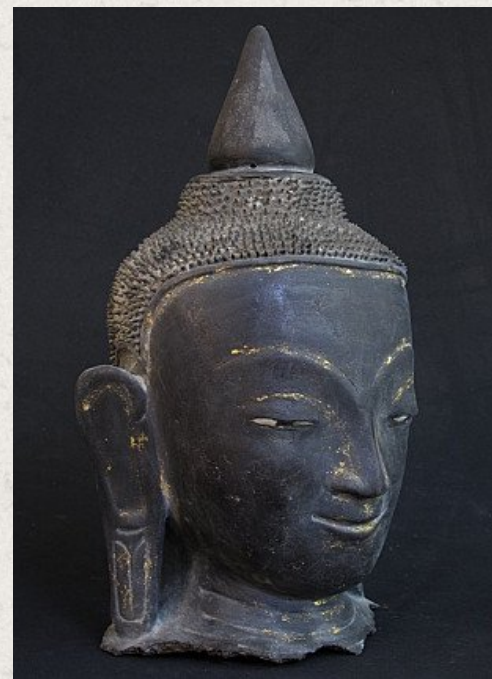

Burmese Buddha head

- Material : lacquerware
- 42 cm high
- Ava style
- Partly goldplated with 24 krt gold
- Originating from Burma
- Nr: 1782-9

Original Buddhas

Rielerweg 71-73

7416 ZB Deventer

The Netherlands

www.originalbuddhas.com

info@originalbuddhas.com

+31-6-22192241