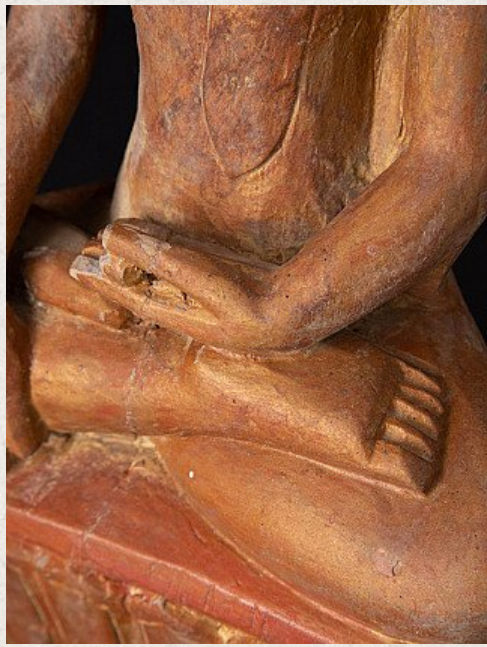

Old wooden Burmese Buddha statue

- Material : wood
- 46,7 cm high
- 21 cm wide and 9,2 cm deep
- Bhumisparsha mudra
- Middle 20th century
- Originating from Burma
- Nr: 1895-15

[See on website](#)