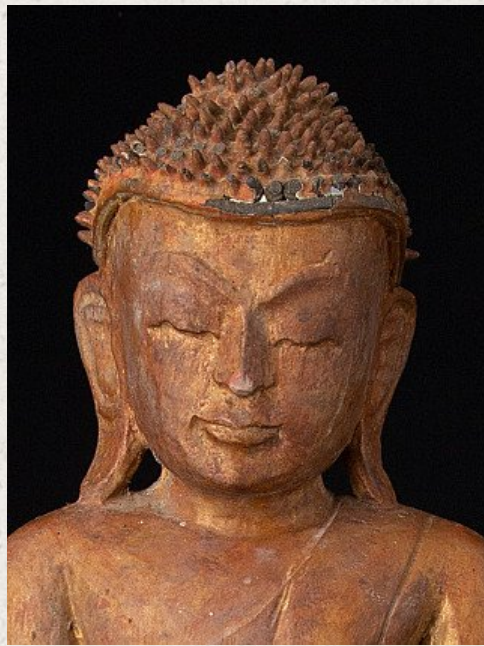

Old wooden Burmese Buddha statue

- Material : wood
- 46,7 cm high
- 21 cm wide and 9,2 cm deep
- Bhumisparsha mudra
- Middle 20th century
- Originating from Burma
- Nr: 1895-15

[See on website](#)