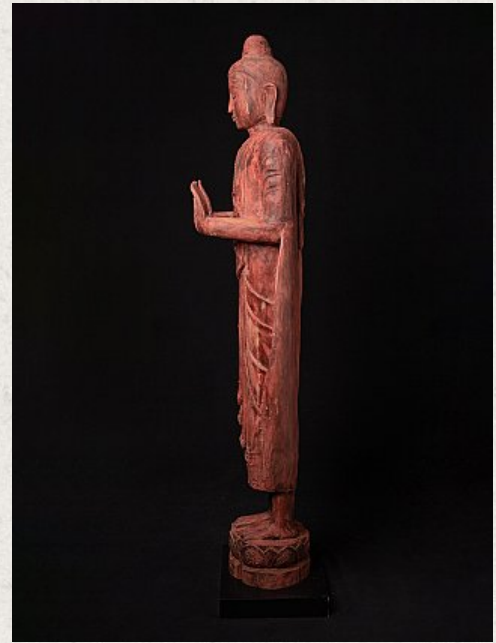

Large old wooden Buddha statue

- Material : wood
- 160 cm high
- 59,2 cm wide and 31 cm deep
- Abhaya mudra
- Early 20th century
- Originating from Burma
- Nr: 1895-40

Original Buddhas

Rielerweg 71-73

7416 ZB Deventer

The Netherlands

www.originalbuddhas.com

info@originalbuddhas.com

+31-6-22192241