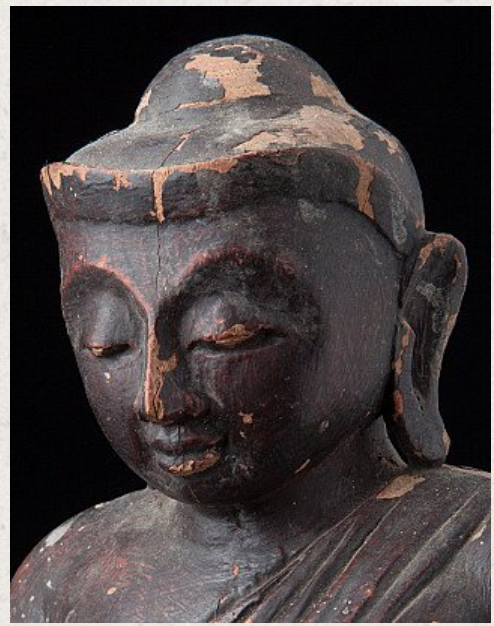

Old wooden Buddha statue

- Material : wood
- 26 cm high
- 19,5 cm wide and 14 cm deep
- Mandalay style
- Bhumisparsha mudra
- Middle 20th century
- Originating from Burma
- Nr. 1903-2

[See on website](#)