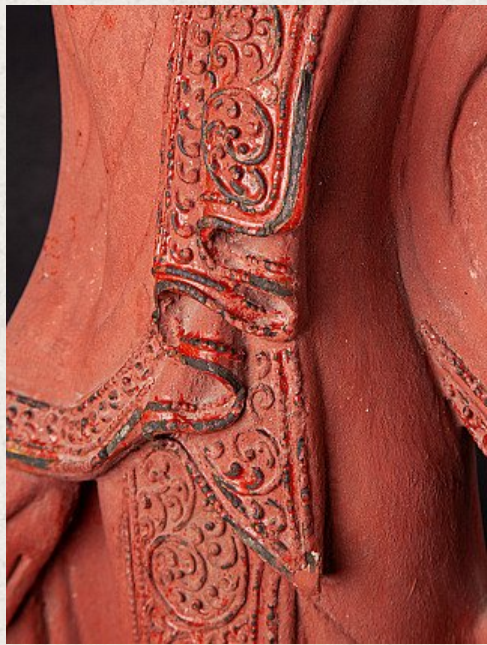

Old wooden Buddha statue

- Material : wood
- 84 cm high
- 30 cm wide and 14,8 cm deep
- Mandalay style
- Middle / late 20th century
- Originating from Burma
- Nr: 1917

[See on website](#)