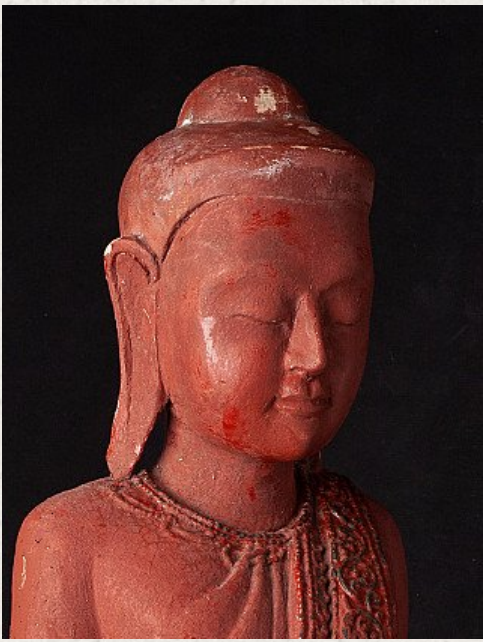

Old wooden Buddha statue

- Material : wood
- 84 cm high
- 30 cm wide and 14,8 cm deep
- Mandalay style
- Middle / late 20th century
- Originating from Burma
- Nr: 1917

[See on website](#)