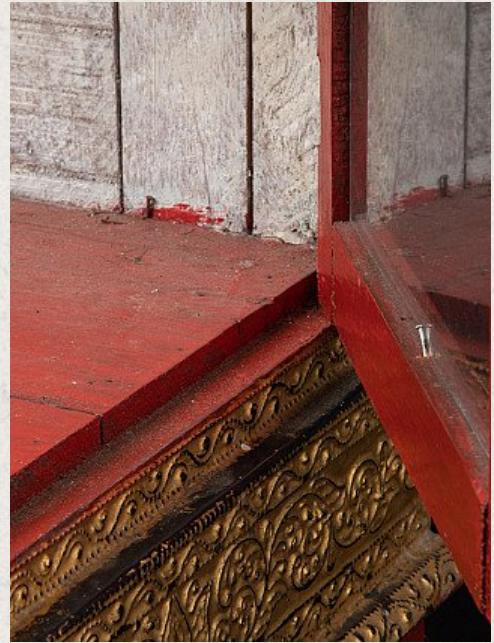

## Antique Burmese Buddha temple

- Material : wood
- 67 cm high
- 53,2 cm wide and 36,5 cm deep
- Gilded with 24 krt. gold
- Mandalay style
- Late 19th century
- Originating from Burma
- Nr. 1962-1

[See on website](#)