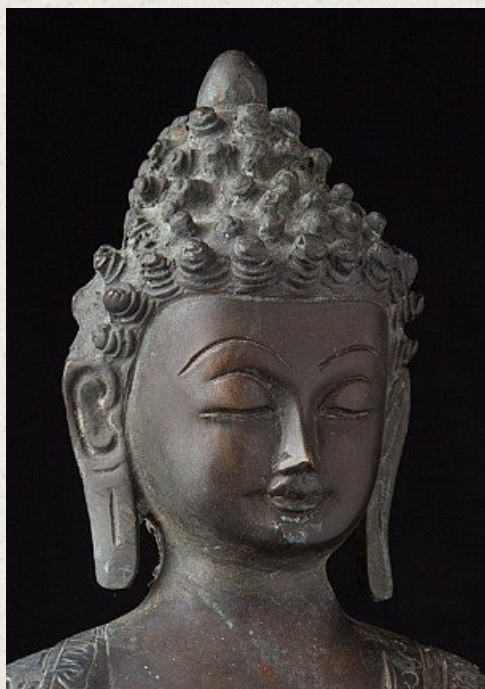

## Bronze Nepali Buddha statue

- Material : bronze
- 32,5 cm high
- 21,5 cm wide and 15 cm deep
- Bhumisparsha mudra
- Originating from Nepal
- Nr: 1B-14

[See on website](#)