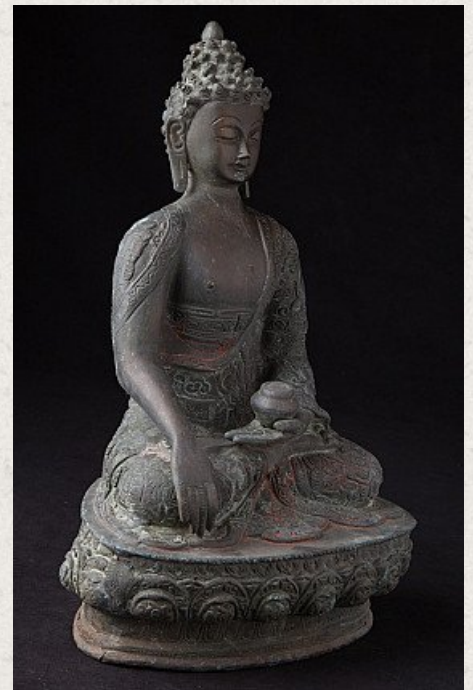

## Bronze Nepali Buddha statue

- Material : bronze
- 32,5 cm high
- 21,5 cm wide and 15 cm deep
- Bhumisparsha mudra
- Originating from Nepal
- Nr: 1B-14

[See on website](#)