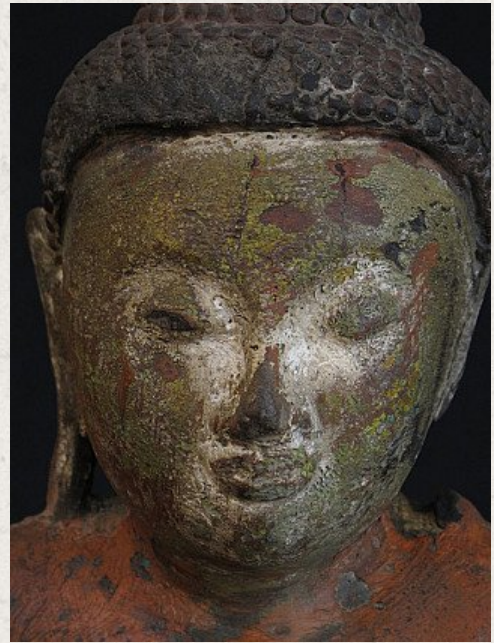

[See on website](#)