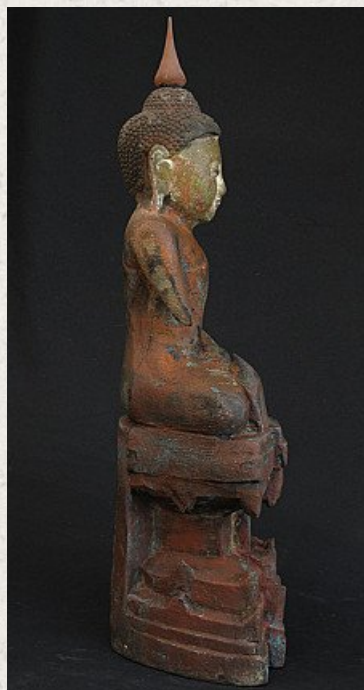

Antique sitting Buddha

- Material : wood
- 58,5 cm high
- Shan (Tai Yai) style
- Bhumisparsha mudra
- Originating from Burma
- Nr: 2

Original Buddhas

Rielerweg 71-73

7416 ZB Deventer

The Netherlands

www.originalbuddhas.com

info@originalbuddhas.com

+31-6-22192241