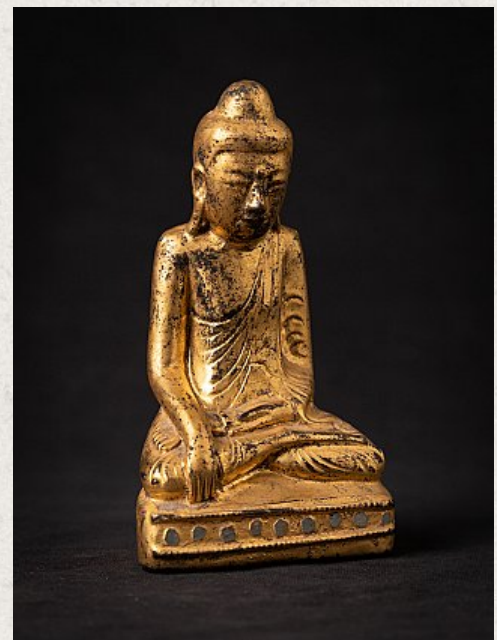

Antique Burmese Buddha statue

- Material : wood
- 13,8 cm high
- 7,8 cm wide and 4,5 cm deep
- Gilded with 24 krt. gold
- Shan (Tai Yai) style
- Bhumisparsha mudra
- 19th century
- With Burmese inscriptions on the backside
- Originating from Burma
- Nr: 2022-346

Original Buddhas

Rielerweg 71-73

7416 ZB Deventer

The Netherlands

www.originalbuddhas.com

info@originalbuddhas.com

+31-6-22192241