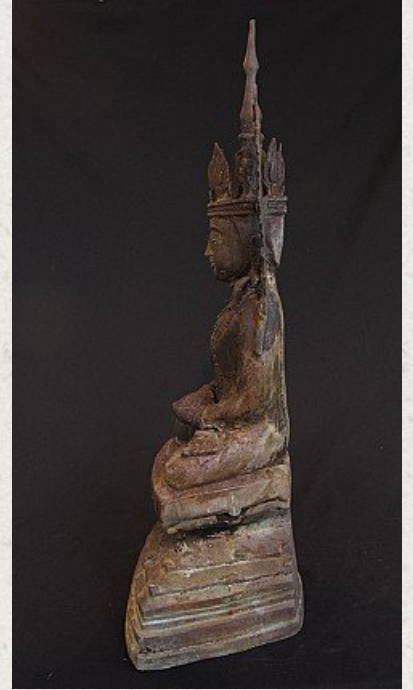

Antique crowned Shan Buddha

- Material : bronze
- 73,5 cm high
- 32 cm wide
- Shan (Tai Yai) style
- Bhumisparsha mudra
- 19th century
- Originating from Burma
- Nr. 2061-43

Original Buddhas

Rielerweg 71-73

7416 ZB Deventer

The Netherlands

www.originalbuddhas.com

info@originalbuddhas.com

+31-6-22192241