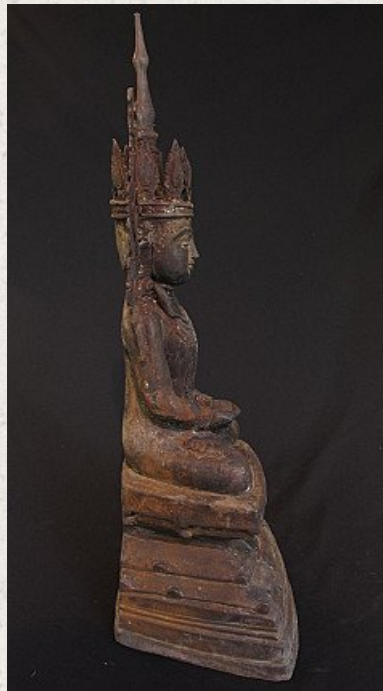

Antique crowned Shan Buddha

- Material : bronze
- 73,5 cm high
- 32 cm wide
- Shan (Tai Yai) style
- Bhumisparsha mudra
- 19th century
- Originating from Burma
- Nr. 2061-43

Original Buddhas

Rielerweg 71-73

7416 ZB Deventer

The Netherlands

www.originalbuddhas.com

info@originalbuddhas.com

+31-6-22192241