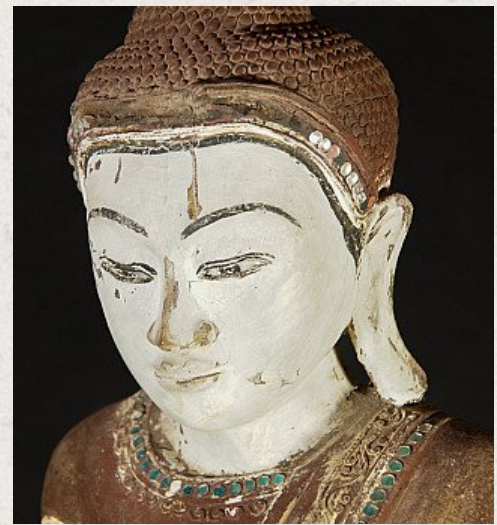

Old wooden Mandalay Buddha statue

- Material : wood
- 96 cm high
- 40 cm wide and 18 cm deep
- Mandalay style
- Middle 20th century
- Originating from Burma
- Nr: 2072-20

Rielerweg 71-73
7416 ZB Deventer
The Netherlands
www.originalbuddhas.com
info@originalbuddhas.com
+31-6-22192241