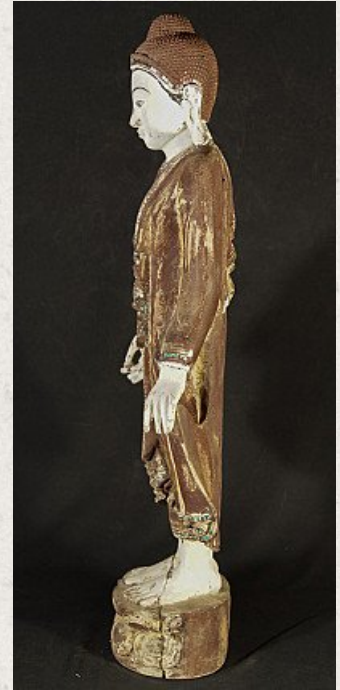

Old wooden Mandalay Buddha statue

- Material : wood
- 96 cm high
- 40 cm wide and 18 cm deep
- Mandalay style
- Middle 20th century
- Originating from Burma
- Nr: 2072-20

Rielerweg 71-73
7416 ZB Deventer
The Netherlands
www.originalbuddhas.com
info@originalbuddhas.com
+31-6-22192241