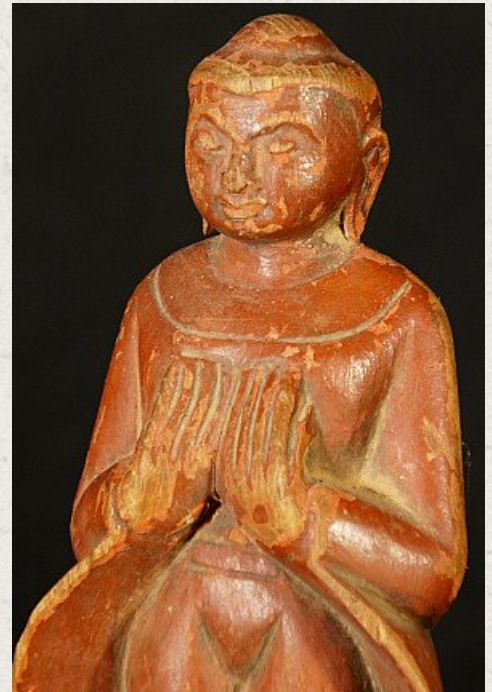

Old wooden Buddha statue

- Material : wood
- 27 cm high
- 10 cm wide and 5,5 cm deep
- Ava style
- Dharmachakra mudra
- Middle 20th century
- Originating from Burma
- Nr. 2099-4

Rielerweg 71-73
7416 ZB Deventer
The Netherlands
www.originalbuddhas.com
info@originalbuddhas.com
+31-6-22192241