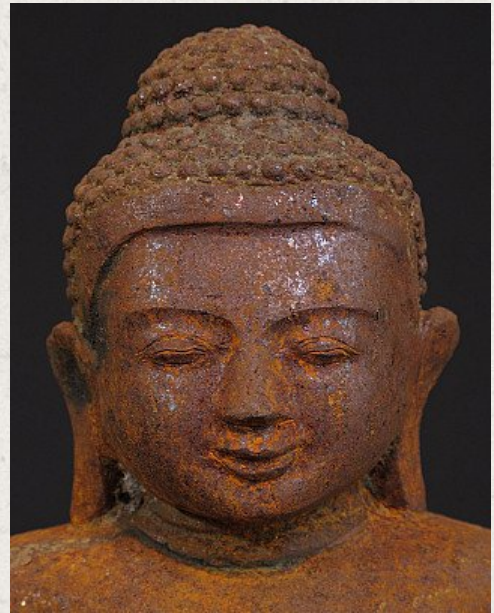

[See on website](#)