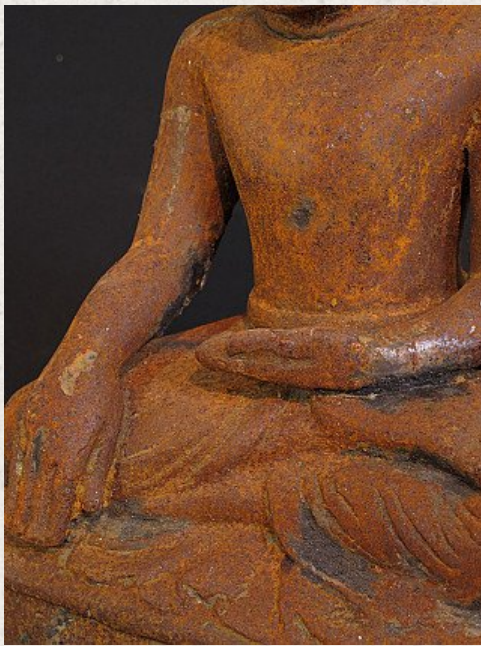

[See on website](#)