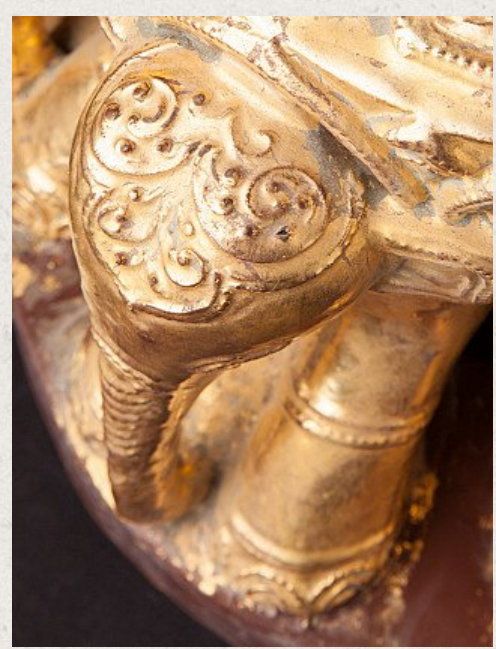

## Old wooden Buddha statue

- Material : wood
- 57,5 cm high
- 23,6 cm wide and 22 cm deep
- Gilded with 24 krt. gold
- Ava style
- Bhumisparsha mudra
- Late 20th century
- Originating from Burma
- Nr: 2102-10