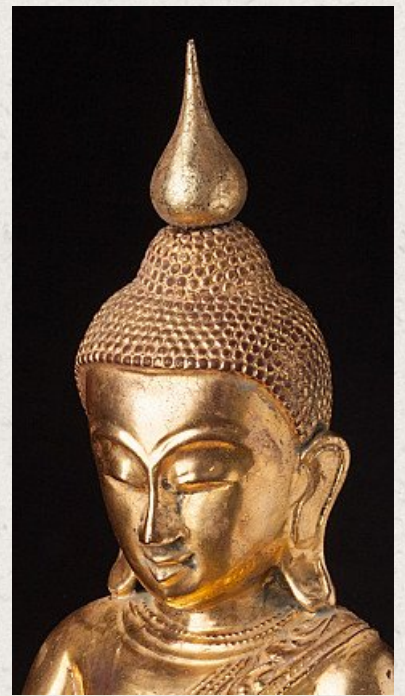

## Old wooden Buddha statue

- Material : wood
- 57,5 cm high
- 23,6 cm wide and 22 cm deep
- Gilded with 24 krt. gold
- Ava style
- Bhumisparsha mudra
- Late 20th century
- Originating from Burma
- Nr: 2102-10