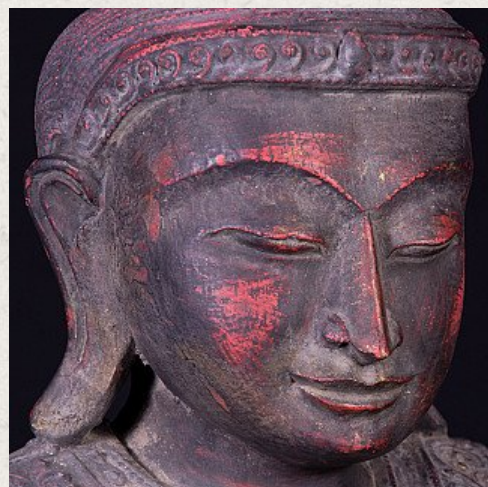

## Old wooden Mandalay Buddha statue

- Material : wood
- 64 cm high
- 19 cm wide and 19,5 cm deep
- Mandalay style
- Middle 20th century
- Originating from Burma
- Nr: 2104-3

[See on website](#)