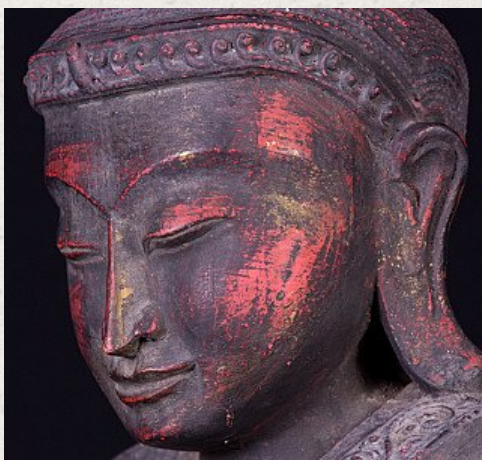

## Old wooden Mandalay Buddha statue

- Material : wood
- 64 cm high
- 19 cm wide and 19,5 cm deep
- Mandalay style
- Middle 20th century
- Originating from Burma
- Nr: 2104-3

[See on website](#)