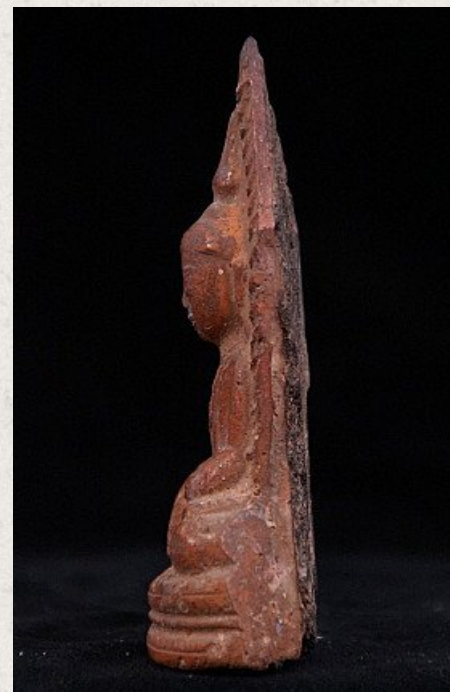

Antique Buddha Amulet

- Material: Clay
- 8 cm high
- Shan (Tai Yai) style
- Bhumisparsha mudra
- 18-19th century
- Originating from Burma
- Nr: 2134-9

Original Buddhas

Rielerweg 71-73

7416 ZB Deventer

The Netherlands

www.originalbuddhas.com

info@originalbuddhas.com

+31-6-22192241