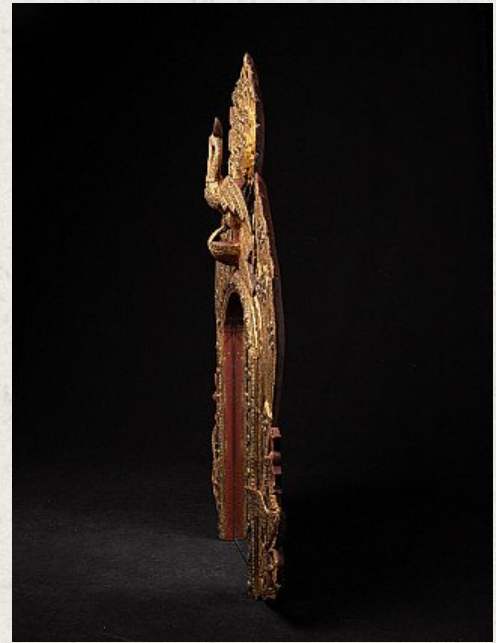

Antique wooden temple panel with mirror

- Material : wood
- 103,5 cm high
- 70,4 cm wide and 10,3 cm deep
- Gilded with 24 krt. gold
- Late 19th / early 20th century
- Originating from Burma
- Nr: 2138

Original Buddhas

Rielerweg 71-73

7416 ZB Deventer

The Netherlands

www.originalbuddhas.com

info@originalbuddhas.com

+31-6-22192241