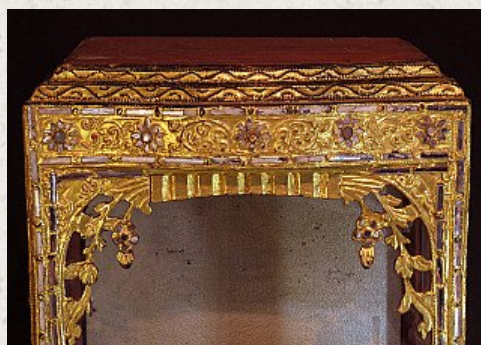

Antique temple

- 59,5 cm high
- 39 cm wide
- 30 cm deep
- Material: Teakwood
- Goldplated
- Originating from Burma
- Nr: 2154-10

Original Buddhas

Rielerweg 71-73

7416 ZB Deventer

The Netherlands

www.originalbuddhas.com

info@originalbuddhas.com

+31-6-22192241