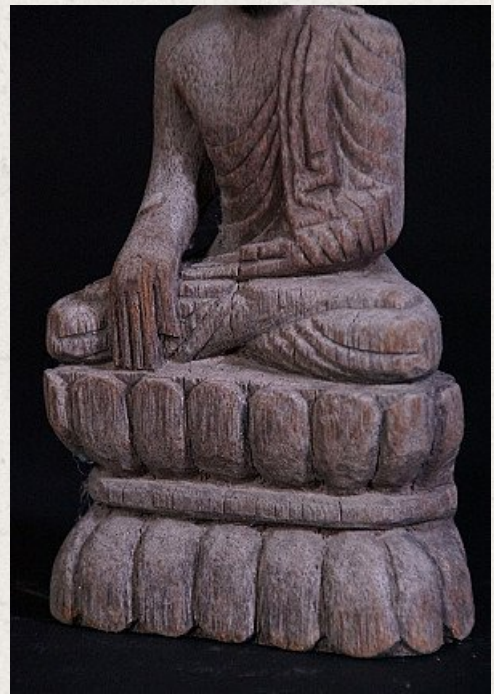

[See on website](#)