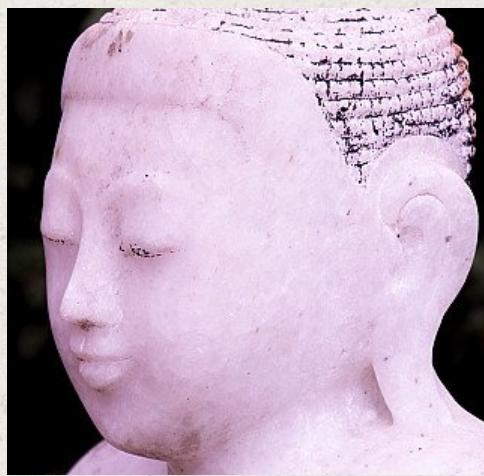

Old marble Buddha statue

- Material : marble
- 73 cm high
- 54 cm wide and 25 cm deep
- Mandalay style
- Bhumisparsha mudra
- Early 20th century
- Originating from Burma
- Nr: 2197-5

[See on website](#)