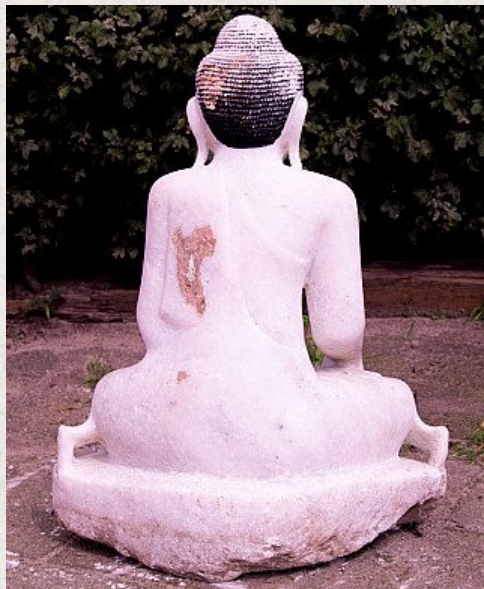

Old marble Buddha statue

- Material : marble
- 73 cm high
- 54 cm wide and 25 cm deep
- Mandalay style
- Bhumisparsha mudra
- Early 20th century
- Originating from Burma
- Nr: 2197-5

[See on website](#)