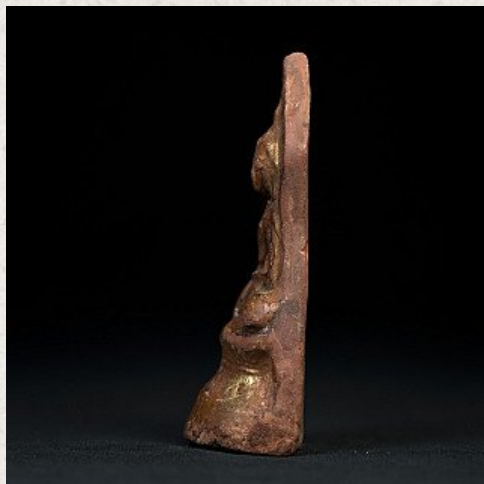

Antique Buddha Amulet

- Material: Pottery
- 8 cm high
- 4 cm wide and 2 cm deep
- With traces of 24 krt. gilding
- Bhumisparsha mudra
- 19th century
- Originating from Burma
- Nr: 2211-39

[See on website](#)