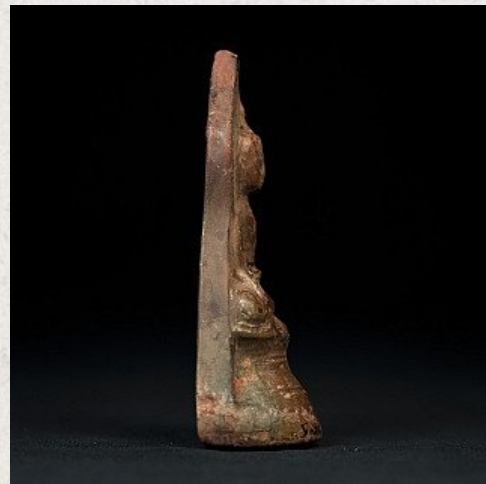

Antique Buddha Amulet

- Material: Pottery
- 8 cm high
- 4 cm wide and 2 cm deep
- With traces of 24 krt. gilding
- Bhumisparsha mudra
- 19th century
- Originating from Burma
- Nr: 2211-39

[See on website](#)