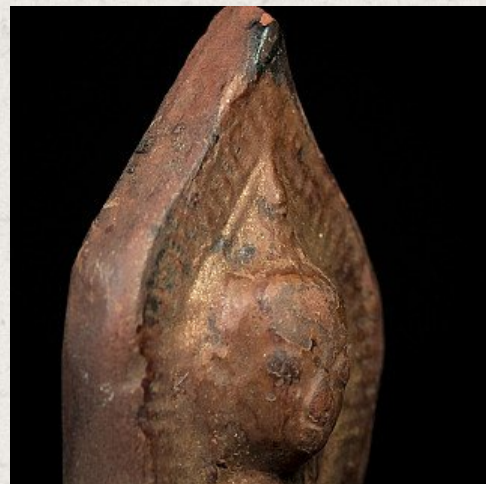

Antique Buddha Amulet

- Material: Pottery
- 8 cm high
- 4 cm wide and 2 cm deep
- With traces of 24 krt. gilding
- Bhumisparsha mudra
- 19th century
- Originating from Burma
- Nr: 2211-39

[See on website](#)