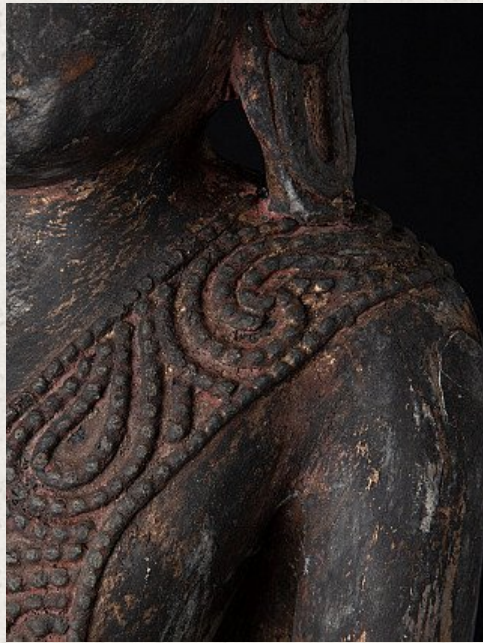

Antique wooden Burmese Buddha statue

- Material : wood
- 77,7 cm high
- 28,4 cm wide and 22,1 cm deep
- Shan (Tai Yai) style
- Bhumisparsha mudra
- 19th century
- Originating from Burma
- Nr: 2245-1

[See on website](#)