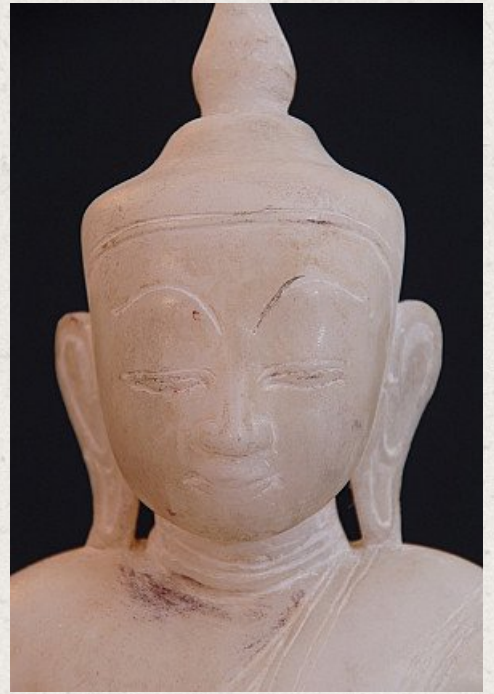

## 18th century Shan Buddha

- Material : marble
- 44 cm high
- 23 cm wide
- Shan (Tai Yai) style
- Bhumisparsha mudra
- 18th century
- Originating from Burma
- Nr: 2261-3

[See on website](#)