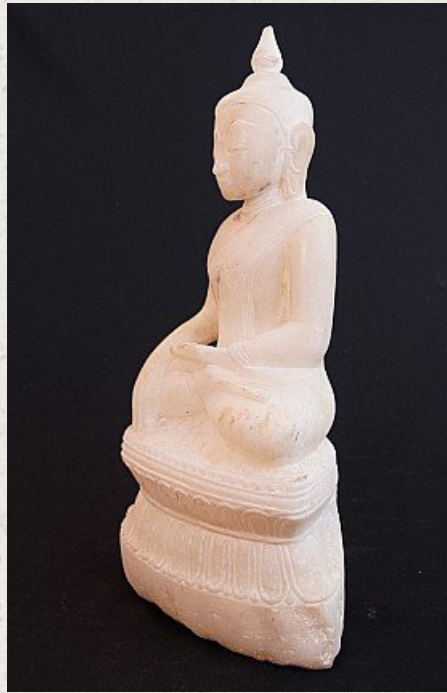

## 18th century Shan Buddha

- Material : marble
- 44 cm high
- 23 cm wide
- Shan (Tai Yai) style
- Bhumisparsha mudra
- 18th century
- Originating from Burma
- Nr: 2261-3

[See on website](#)