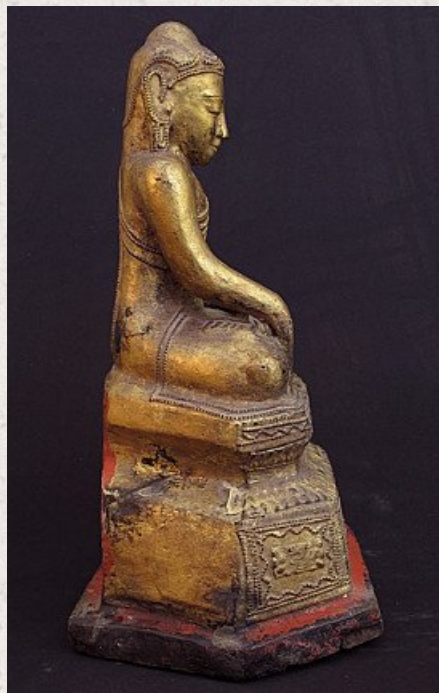

Antique lacquerware Buddha

- Material : lacquerware
- 41 cm high
- With Burmese inscription
- Bhumisparsha mudra
- 18th century
- Goldplated with 24 krt. gold
- Originating from Burma
- Nr. 2261-8

Original Buddhas

Rielerweg 71-73

7416 ZB Deventer

The Netherlands

www.originalbuddhas.com

info@originalbuddhas.com

+31-6-22192241