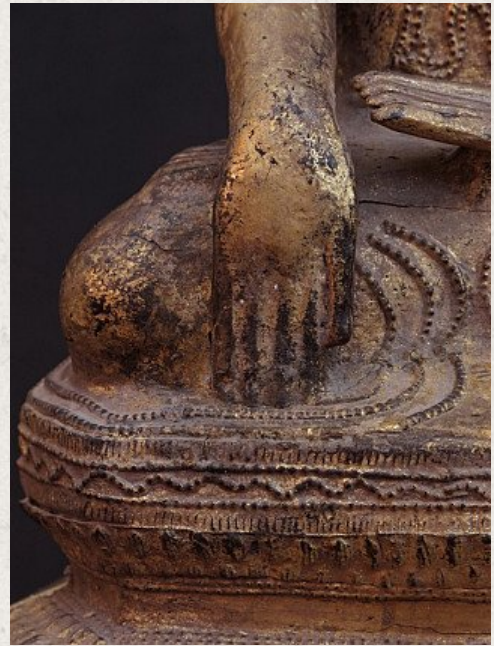

[See on website](#)