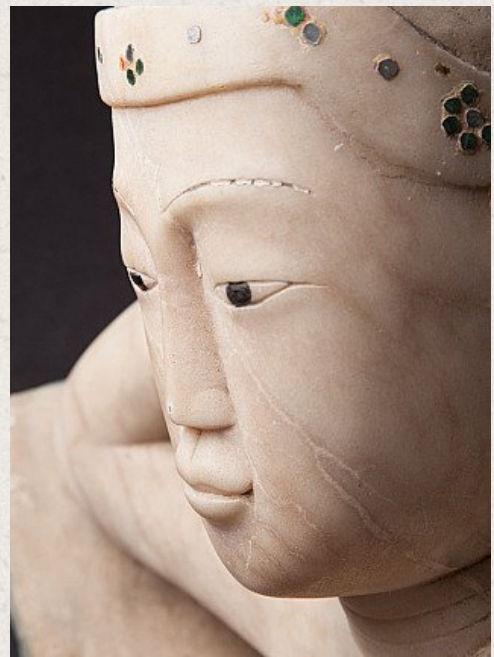

Special antique reclining Buddha statue

- Material : marble
- 37 cm high
- 97,3 cm long and 13 cm deep
- Shan (Tai Yai) style
- Late 18th / early 19th century
- Still in perfect condition, very special !!
- Originating from Burma
- Nr: 2272-1
- Price : 12,500 euro