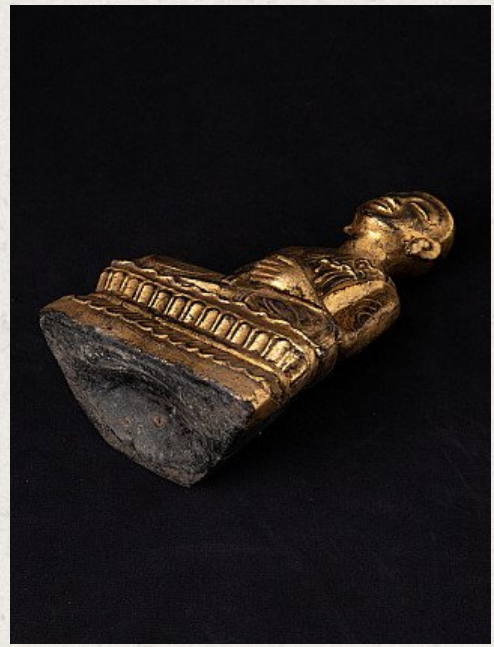

Antique Burmese monk statue

- Material : wood
- 22,7 cm high
- 14,2 cm wide and 8,1 cm deep
- Gilded with 24 krt. gold
- Late 19th century
- Originating from Burma
- Nr: 2272-5

[See on website](#)