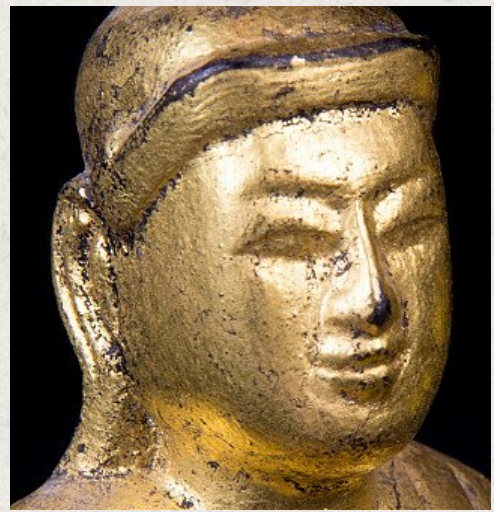

[See on website](#)