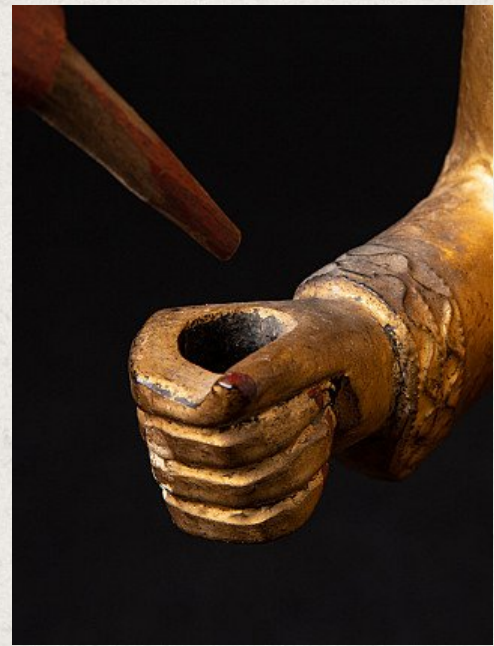

# Antique wooden Burmese Nat statue

- Material : wood
- 65,5 cm high
- 18,5 cm wide and 23,5 cm deep
- Gilded with 24 krt. gold
- 19th century
- Originating from Burma
- Nr: 2283-29

Rielerweg 71-73  
7416 ZB Deventer  
The Netherlands  
[www.originalbuddhas.com](http://www.originalbuddhas.com)  
[info@originalbuddhas.com](mailto:info@originalbuddhas.com)  
+31-6-22192241