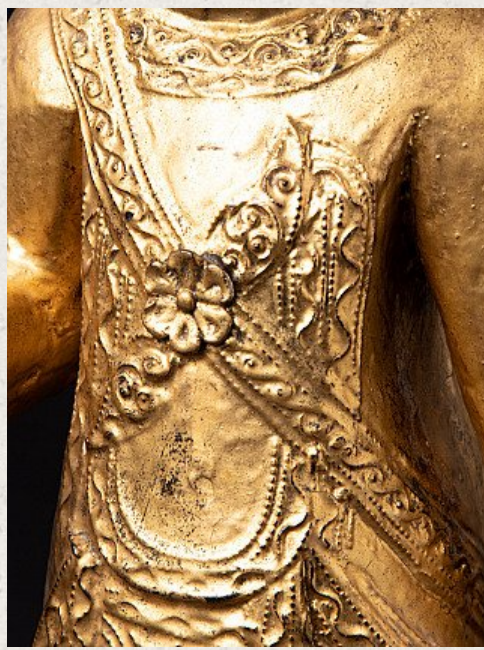

# Antique wooden Burmese Nat statue

- Material : wood
- 65,5 cm high
- 18,5 cm wide and 23,5 cm deep
- Gilded with 24 krt. gold
- 19th century
- Originating from Burma
- Nr: 2283-29

Rielerweg 71-73  
7416 ZB Deventer  
The Netherlands  
[www.originalbuddhas.com](http://www.originalbuddhas.com)  
[info@originalbuddhas.com](mailto:info@originalbuddhas.com)  
+31-6-22192241