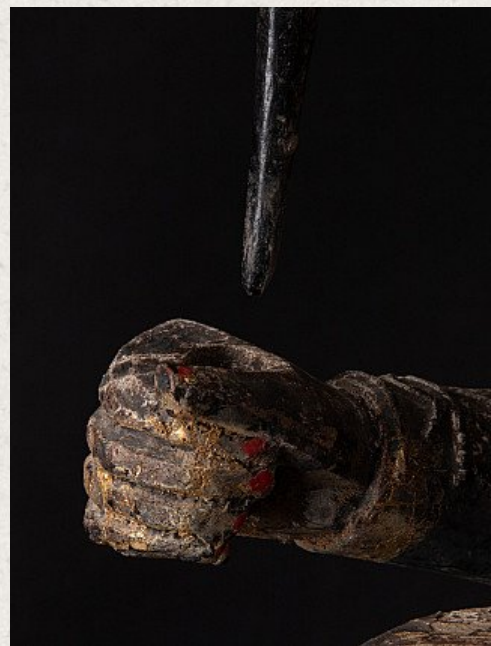

## Antique Burmese Nat statue

- Material : wood
- 38,7 cm high
- 23,5 cm wide and 20,6 cm deep
- The face is gilded with 24 krt. gold
- 19th century
- With inlaid eyes
- Originating from Burma
- Nr. 2284-14