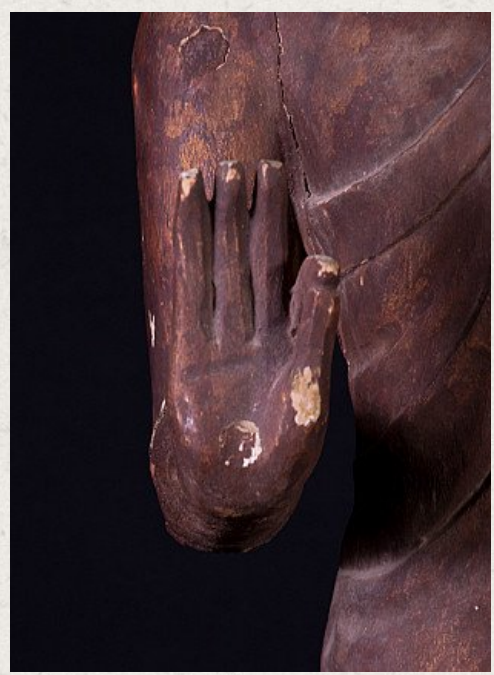

## Old Burmese Buddha statue

- Material : wood
- 83,5 cm high
- 27,5 cm wide and 15 cm deep
- Abhaya mudra
- Middle 20th century
- Originating from Burma
- Nr: 2284-29

[See on website](#)