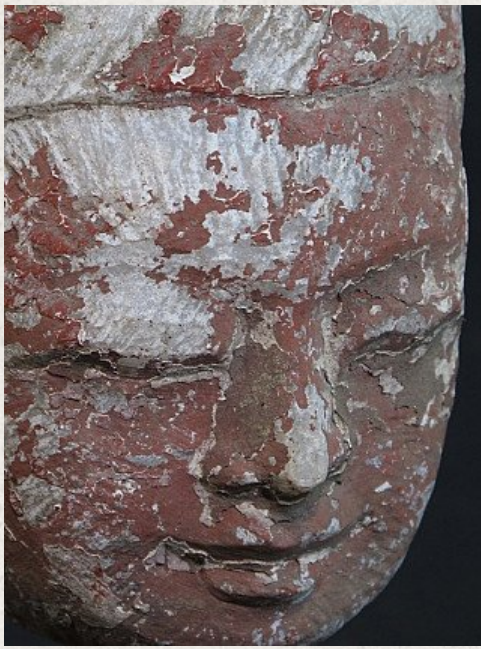

[See on website](#)