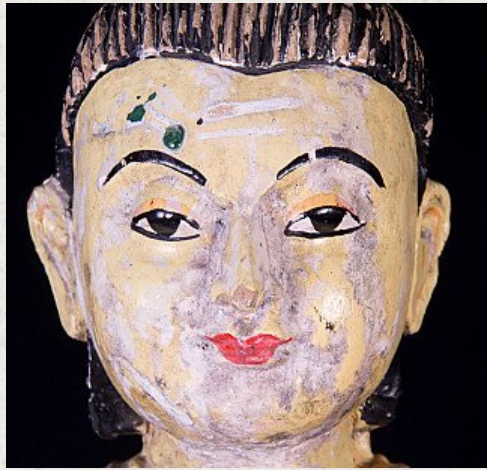

[See on website](#)