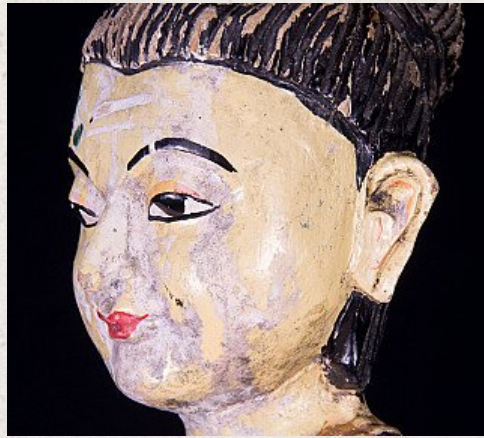

[See on website](#)