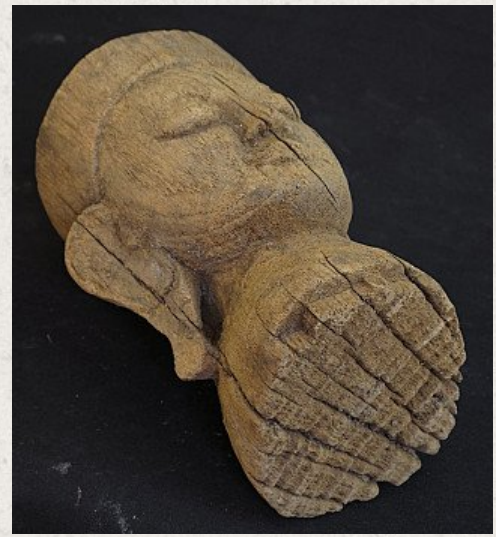

[See on website](#)