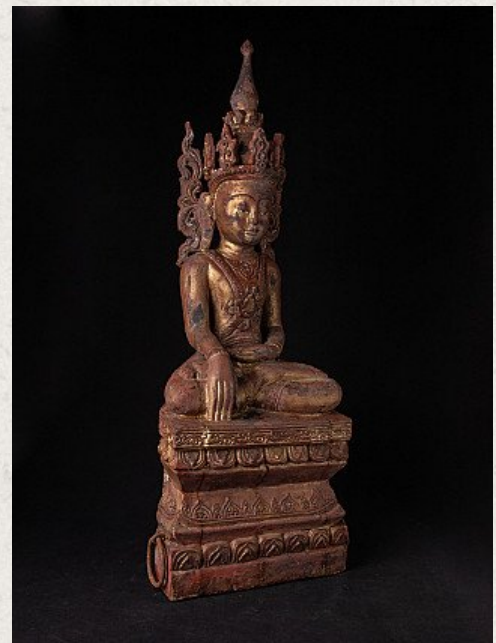

Antique Burmese Shan Buddha statue

- Material : wood
- 85 cm high
- 32 cm wide and 18,5 cm deep
- Shan (Tai Yai) style
- Bhumisparsha mudra
- 19th century
- Originating from Burma
- Nr. 2352-9

Original Buddhas

Rielerweg 71-73

7416 ZB Deventer

The Netherlands

www.originalbuddhas.com

info@originalbuddhas.com

+31-6-22192241