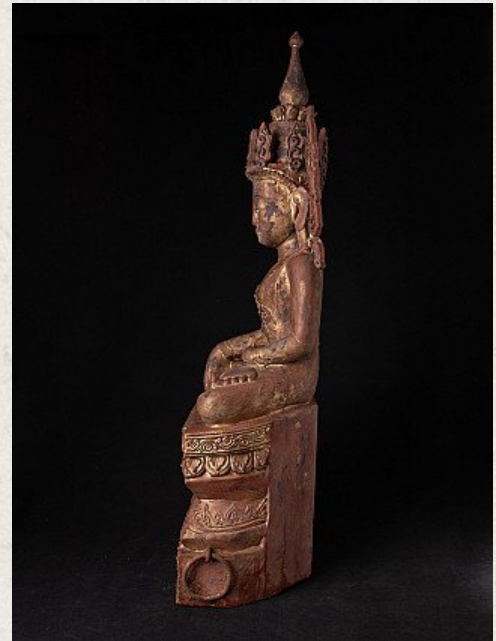

Antique Burmese Shan Buddha statue

- Material : wood
- 85 cm high
- 32 cm wide and 18,5 cm deep
- Shan (Tai Yai) style
- Bhumisparsha mudra
- 19th century
- Originating from Burma
- Nr. 2352-9

Original Buddhas

Rielerweg 71-73

7416 ZB Deventer

The Netherlands

www.originalbuddhas.com

info@originalbuddhas.com

+31-6-22192241