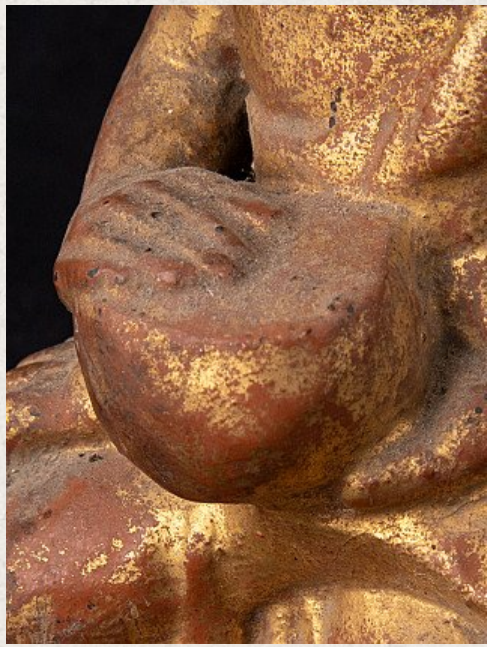

Antique Burmese monk statue

- Material : wood
- 14,3 cm high
- 9 cm wide and 6 cm deep
- Gilded with 24 krt. gold
- Early 19th century
- Weight: 157 grams
- Originating from Burma
- Nr: 2356-39

[See on website](#)