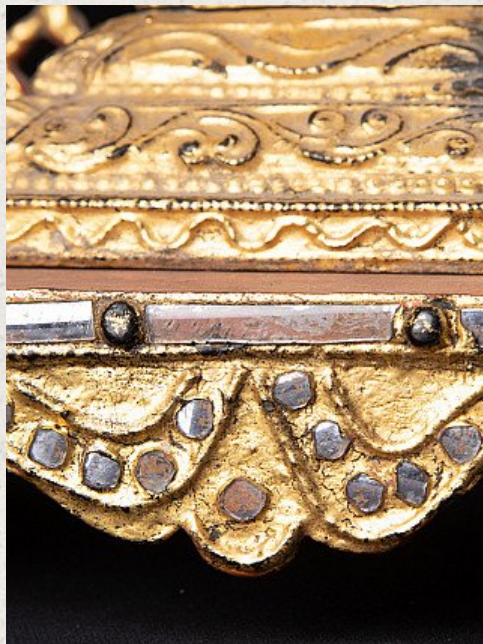

Antique Burmese Throne

- Material: Wood and metal
- 36,2 cm high
- 28,2 cm wide and 15,5 cm deep
- Gilded with 24 krt. gold
- Mandalay style
- Early 20th century
- Originating from Burma
- Nr: 2412-16

Rielerweg 71-73
7416 ZB Deventer
The Netherlands
www.originalbuddhas.com
info@originalbuddhas.com
+31-6-22192241