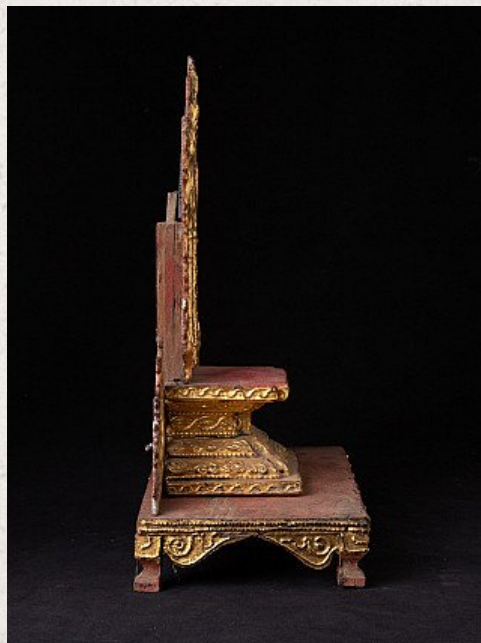

Antique Burmese Throne

- Material: Wood and metal
- 36,2 cm high
- 28,2 cm wide and 15,5 cm deep
- Gilded with 24 krt. gold
- Mandalay style
- Early 20th century
- Originating from Burma
- Nr: 2412-16

Rielerweg 71-73
7416 ZB Deventer
The Netherlands
www.originalbuddhas.com
info@originalbuddhas.com
+31-6-22192241