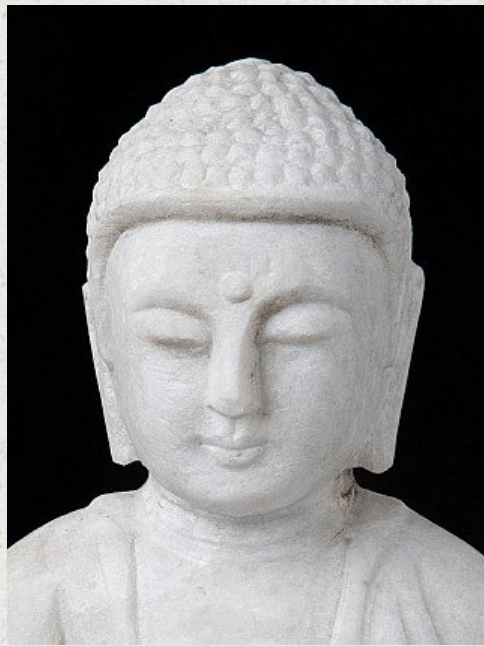

## Marble Buddha statue

- Material : marble
- 23,5 cm high
- 15 cm wide and 11,3 cm deep
- Bhumisparsha mudra
- Hand carved from a single block of marble stone
- Originating from Burma
- Nr: 2416-41

[See on website](#)