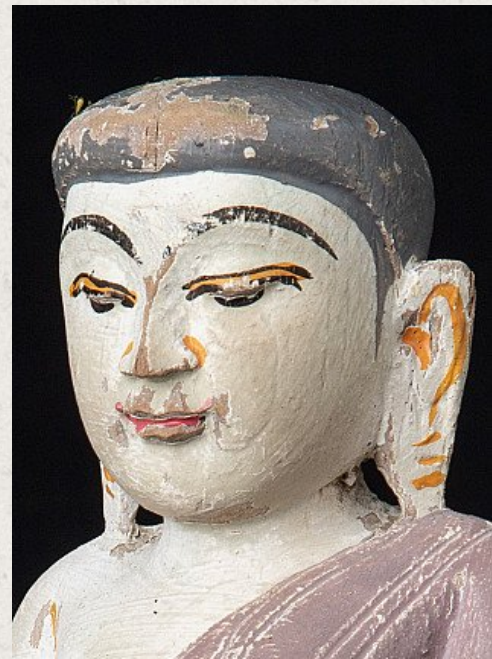

## Old wooden monk statue

- Material : wood
- 21,3 cm high
- 7,7 cm wide and 11,5 cm deep
- Middle 20th century
- Originating from Burma
- Nr: 2434-7

[See on website](#)